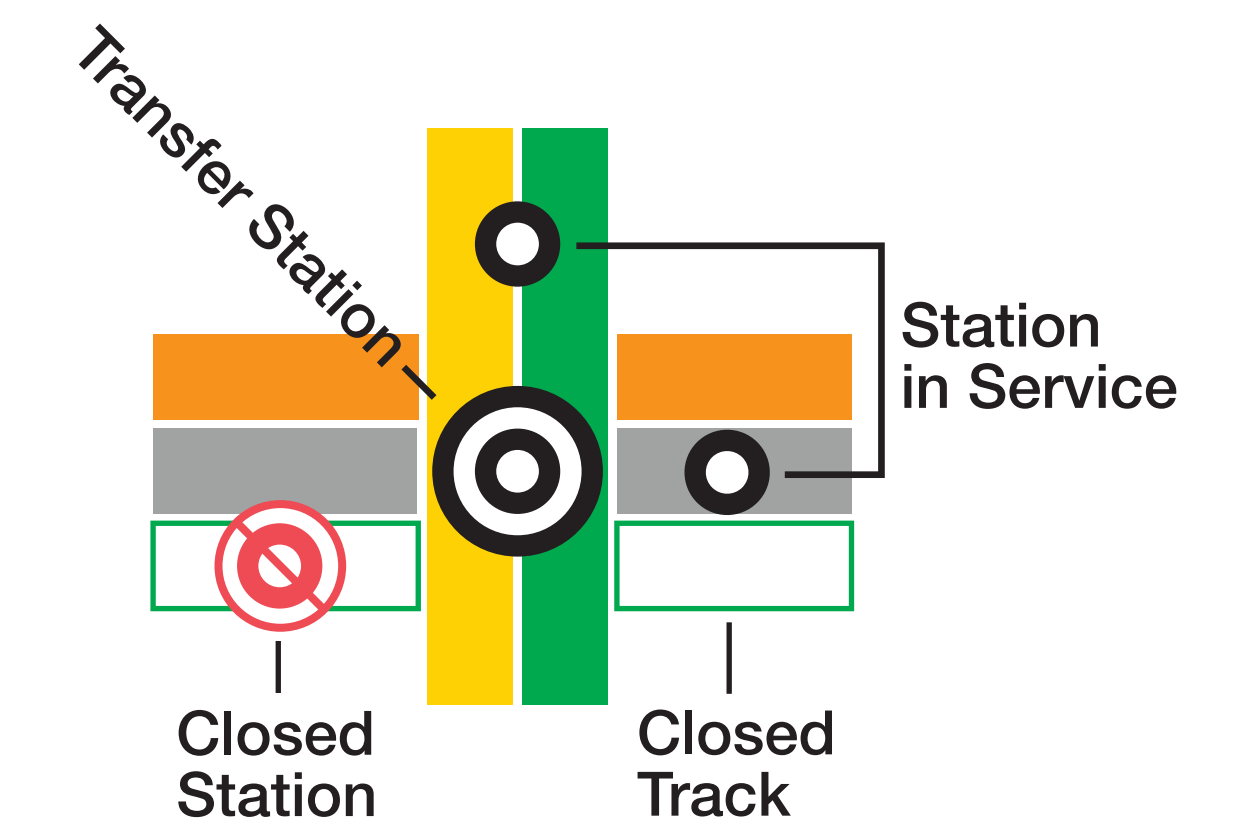

- ## Legend
- RD** Red Line • Glenmont / Shady Grove
 - OR** Orange Line • New Carrollton / Vienna
 - BL** Blue Line • Franconia-Springfield / Downtown Largo
 - GR** Green Line • Southern Ave / Greenbelt
 - YL** Yellow Line • Huntington / Mt Vernon Sq
 - SV** Silver Line • Ashburn / Downtown Largo

Station Features

- P** Parking
- H** Hospital
- A** Airport

Connecting Rail Systems

Saturday, Aug. 2 – Sunday, Aug. 31, 2025

No **GR** between Southern Ave* and Branch Ave

Free shuttle buses replace trains

*Extends to Anacostia weekends of Aug. 9 -10 and 16 -17