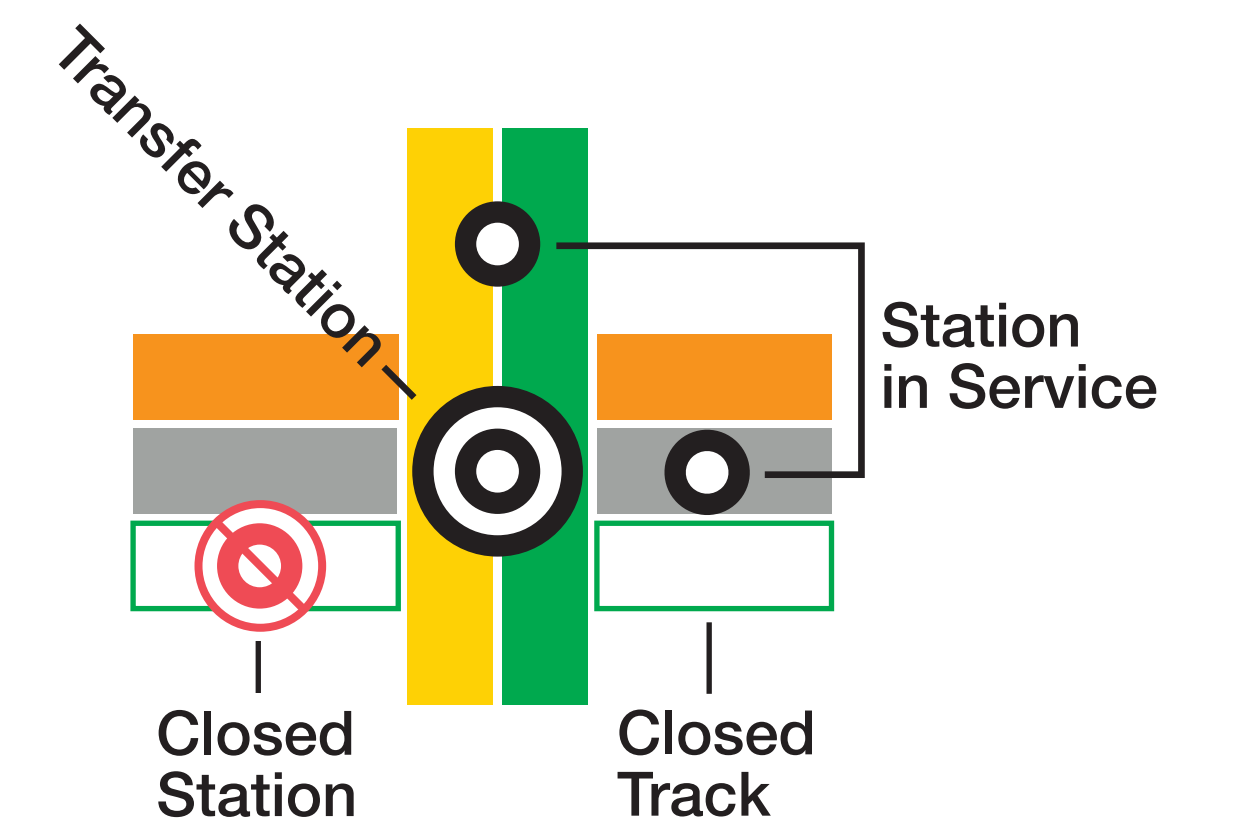

- ## Legend
- RD** Red Line • Glenmont / Shady Grove
 - OR** Orange Line • New Carrollton / Vienna
 - BL** Blue Line • Franconia-Springfield / Downtown Largo
 - GR** Green Line • Anacostia / Greenbelt
 - YL** Yellow Line • Huntington / Mt Vernon Sq
 - SV** Silver Line • Ashburn / Downtown Largo

Station Features

- P** Parking
- H** Hospital
- A** Airport

Connecting Rail Systems

Saturday and Sunday, August 9-10 & 16-17, 2025

No **GR** between Anacostia and Branch Ave

Free shuttle buses replace trains