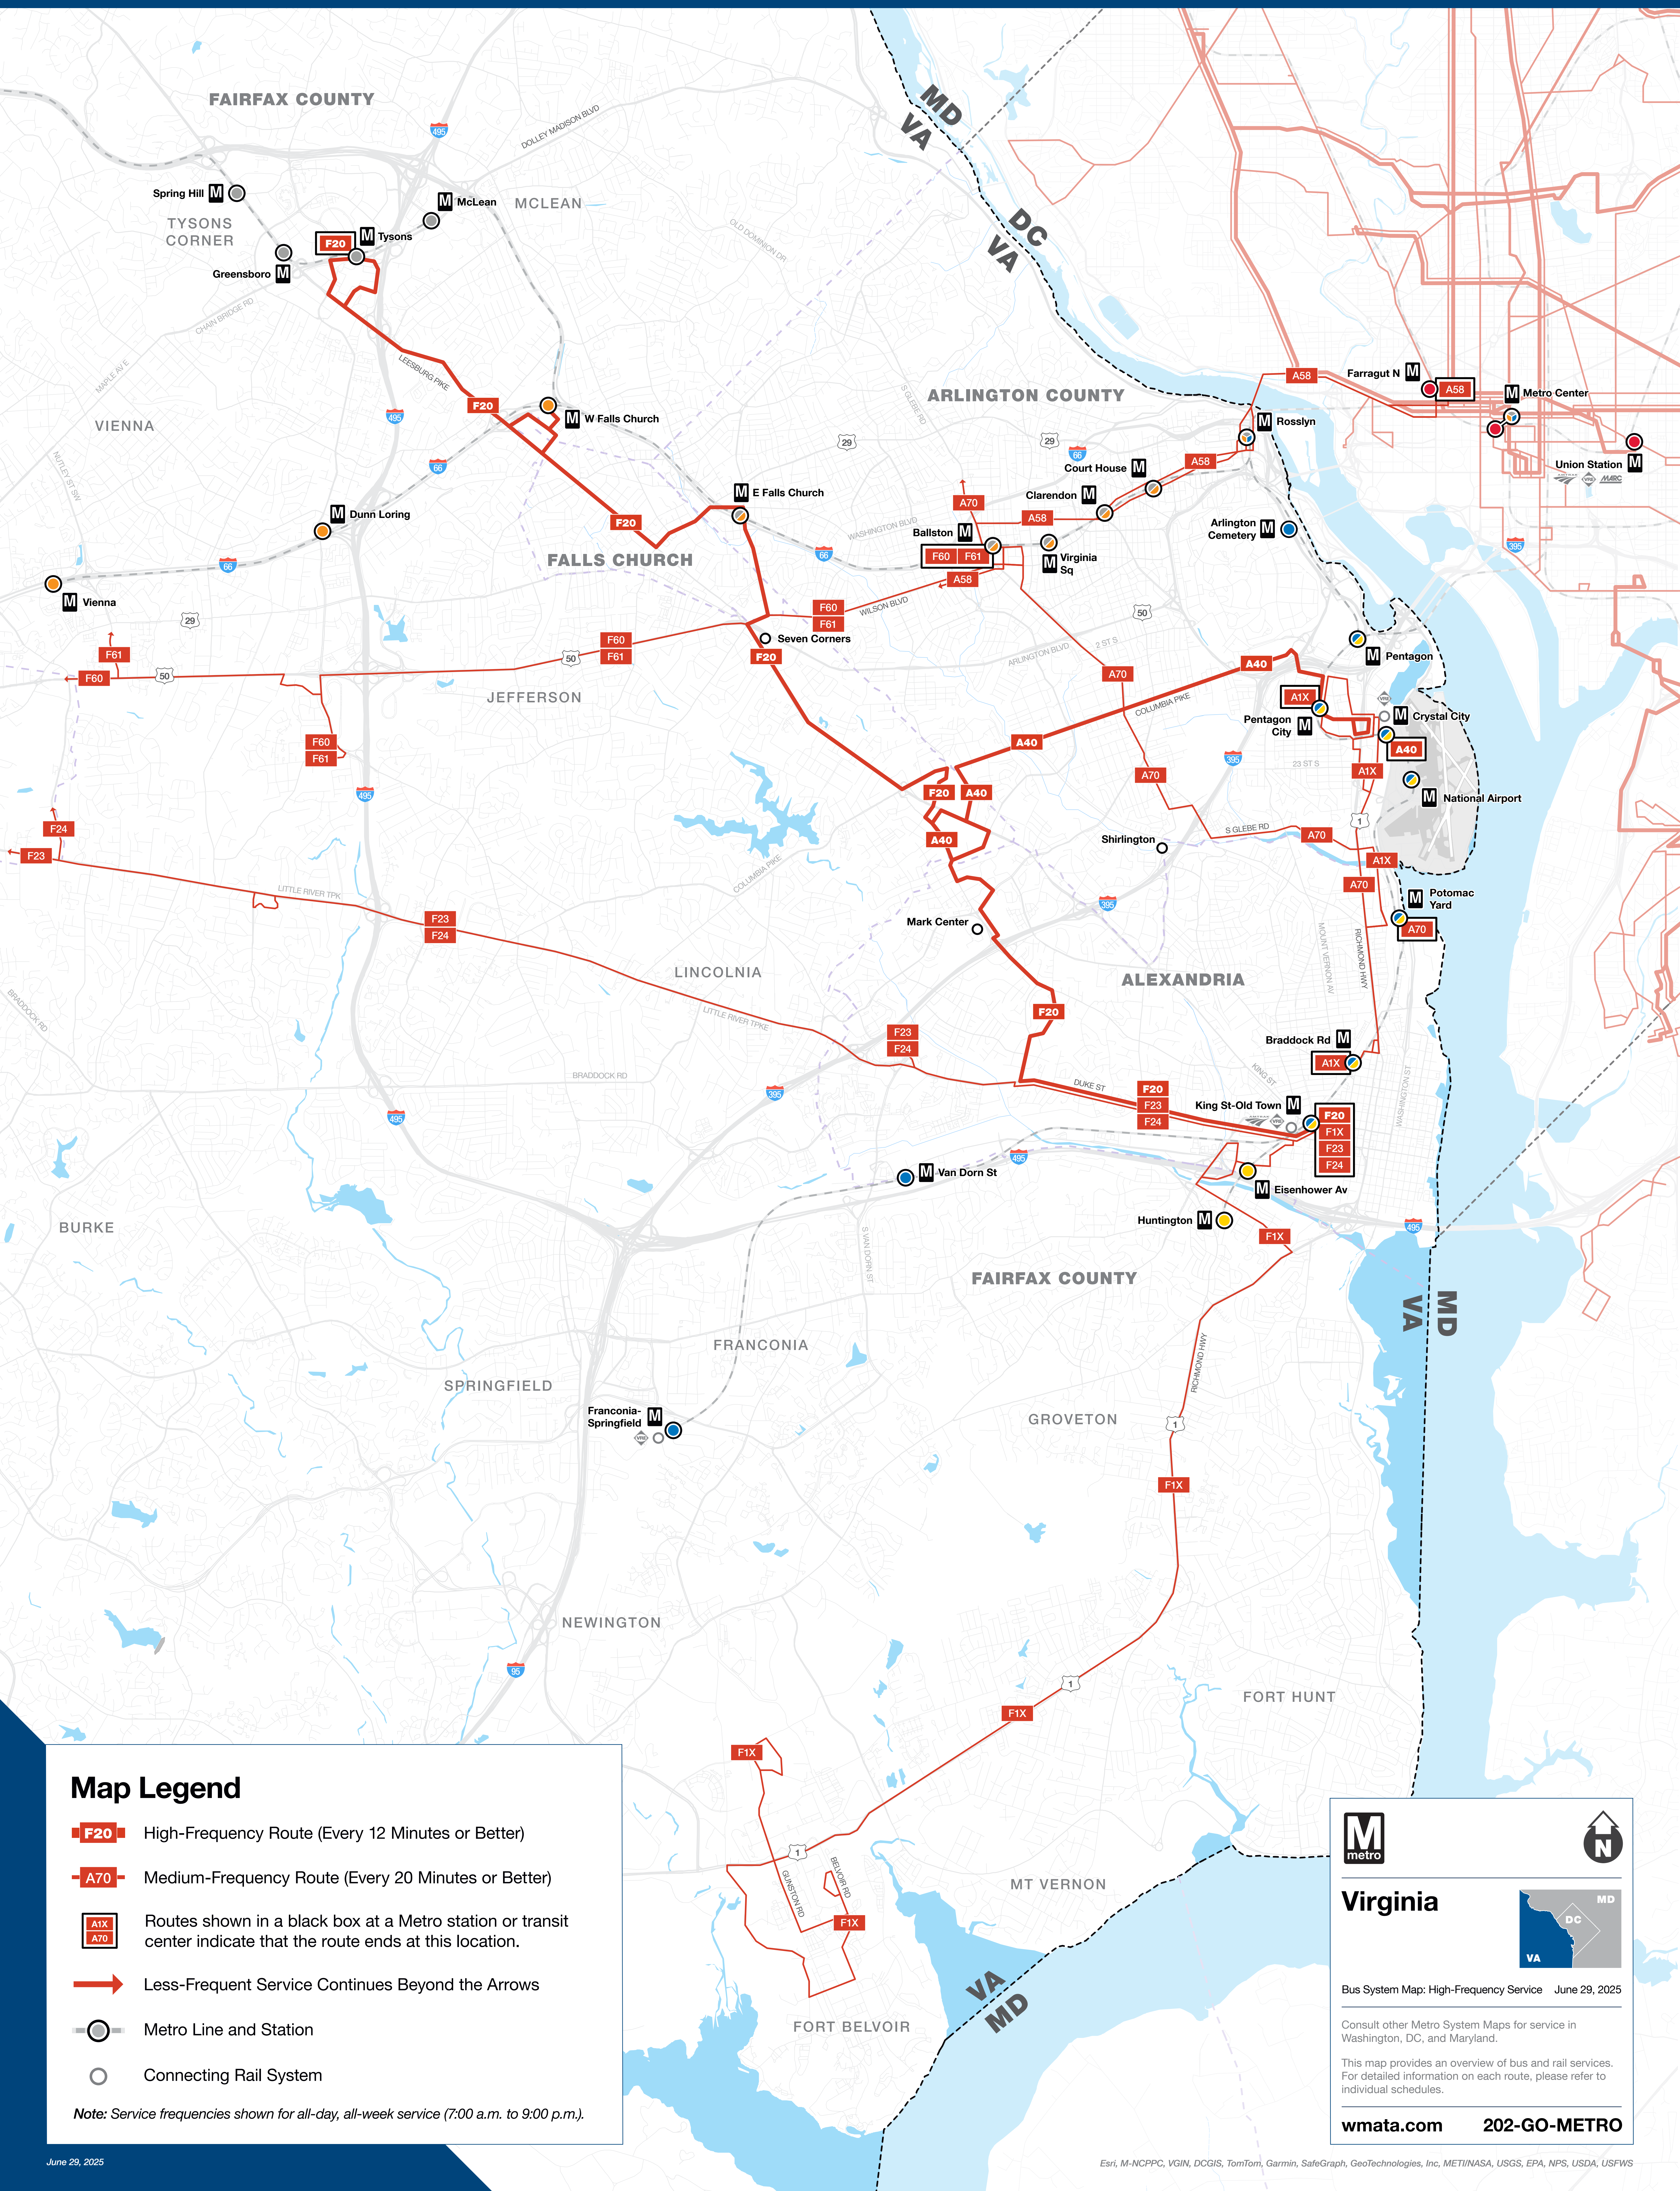

# High-Frequency Metrobus Service in Virginia

## Map Legend

- F20** High-Frequency Route (Every 12 Minutes or Better)
- A70** Medium-Frequency Route (Every 20 Minutes or Better)
- A1X** Routes shown in a black box at a Metro station or transit center indicate that the route ends at this location.
- Less-Frequent Service Continues Beyond the Arrows
- M** Metro Line and Station
- Connecting Rail System

Note: Service frequencies shown for all-day, all-week service (7:00 a.m. to 9:00 p.m.).

## Virginia

Bus System Map: High-Frequency Service June 29, 2025

Consult other Metro System Maps for service in Washington, DC, and Maryland.

This map provides an overview of bus and rail services. For detailed information on each route, please refer to individual schedules.