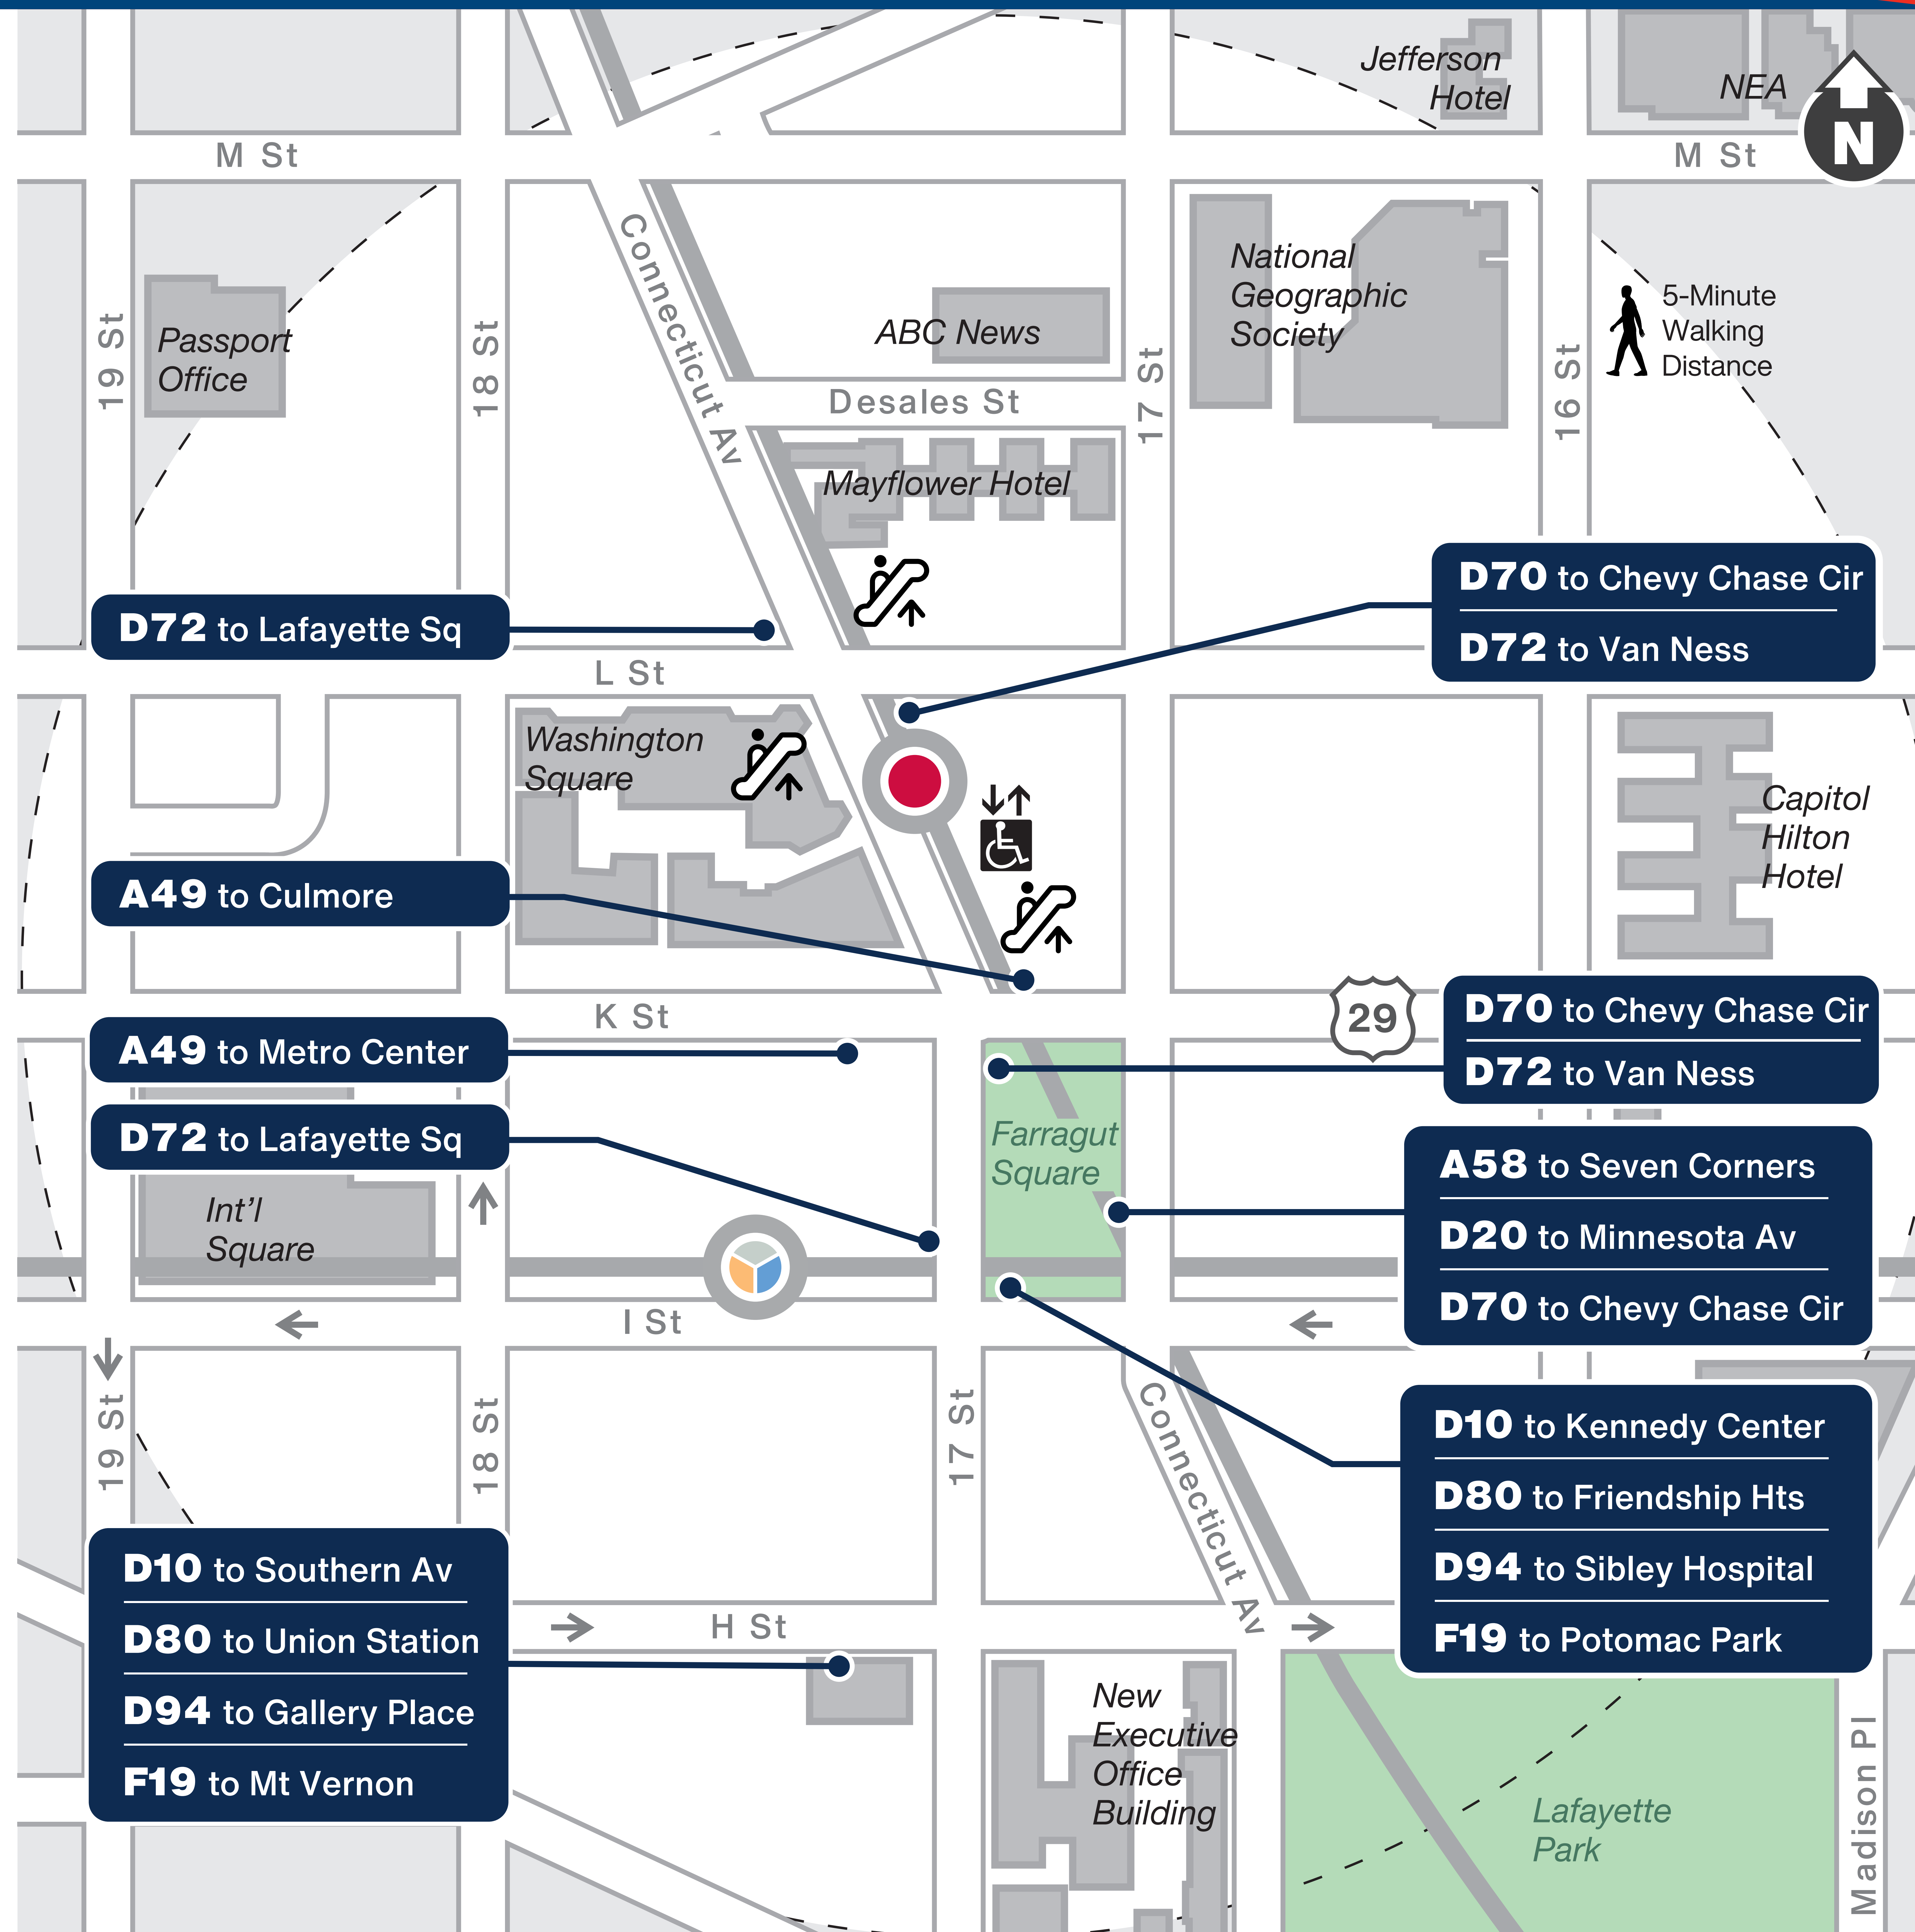

Farragut N

Looking for a Bus?

Boarding Locations and Service Days

Route	Destination	Boarding Location	Monday to Friday	Saturday	Sunday
A49	Metro Center	K St+17 St NW	✓		
A49	Culmore	K St+Connecticut Av NW	✓		
A58	Seven Corners	17 St+I St NW	✓	✓	✓
D10	Kennedy Center	I St+17 St NW	✓	✓	✓
D10	Southern Av	H St+17 St NW	✓	✓	✓
D20	Minnesota Av	17 St + I St NW	✓	✓	✓
D70	Chevy Chase Cir	17 St+I St NW, 17 St+K St NW, Connecticut Av+L St NW	✓	✓	✓
D72	Lafayette Sq	17 St+I St NW, Connecticut Av+L St NW	✓	✓	✓
D72	Van Ness	17 St+K St NW, Connecticut Av+L St NW	✓	✓	✓
D80	Friendship Hts	I St+17 St NW	✓	✓	✓
D80	Union Station	H St+17 St NW	✓	✓	✓
D94	Sibley Hospital	I St+17 St NW	✓	✓	✓
D94	Gallery Place	H St+17 St NW	✓	✓	✓
F19	Potomac Park	I St+17 St NW	✓		
F19	Mt Vernon	H St+17 St NW	✓		

Loudoun County Transit	For bus service information, visit loudoun.gov/bus
MTA Commuter Bus	For bus service information, visit mta.maryland.gov
OmniRide	For bus service information, visit omniride.com

For more information | Para más información

wmata.com 202-GO-METRO

@wmata @wmata.com

Elevator Escalator Metro Station and Line

Metro is accessible.
Metro es accesible.
메트로는 접속 가능합니다.