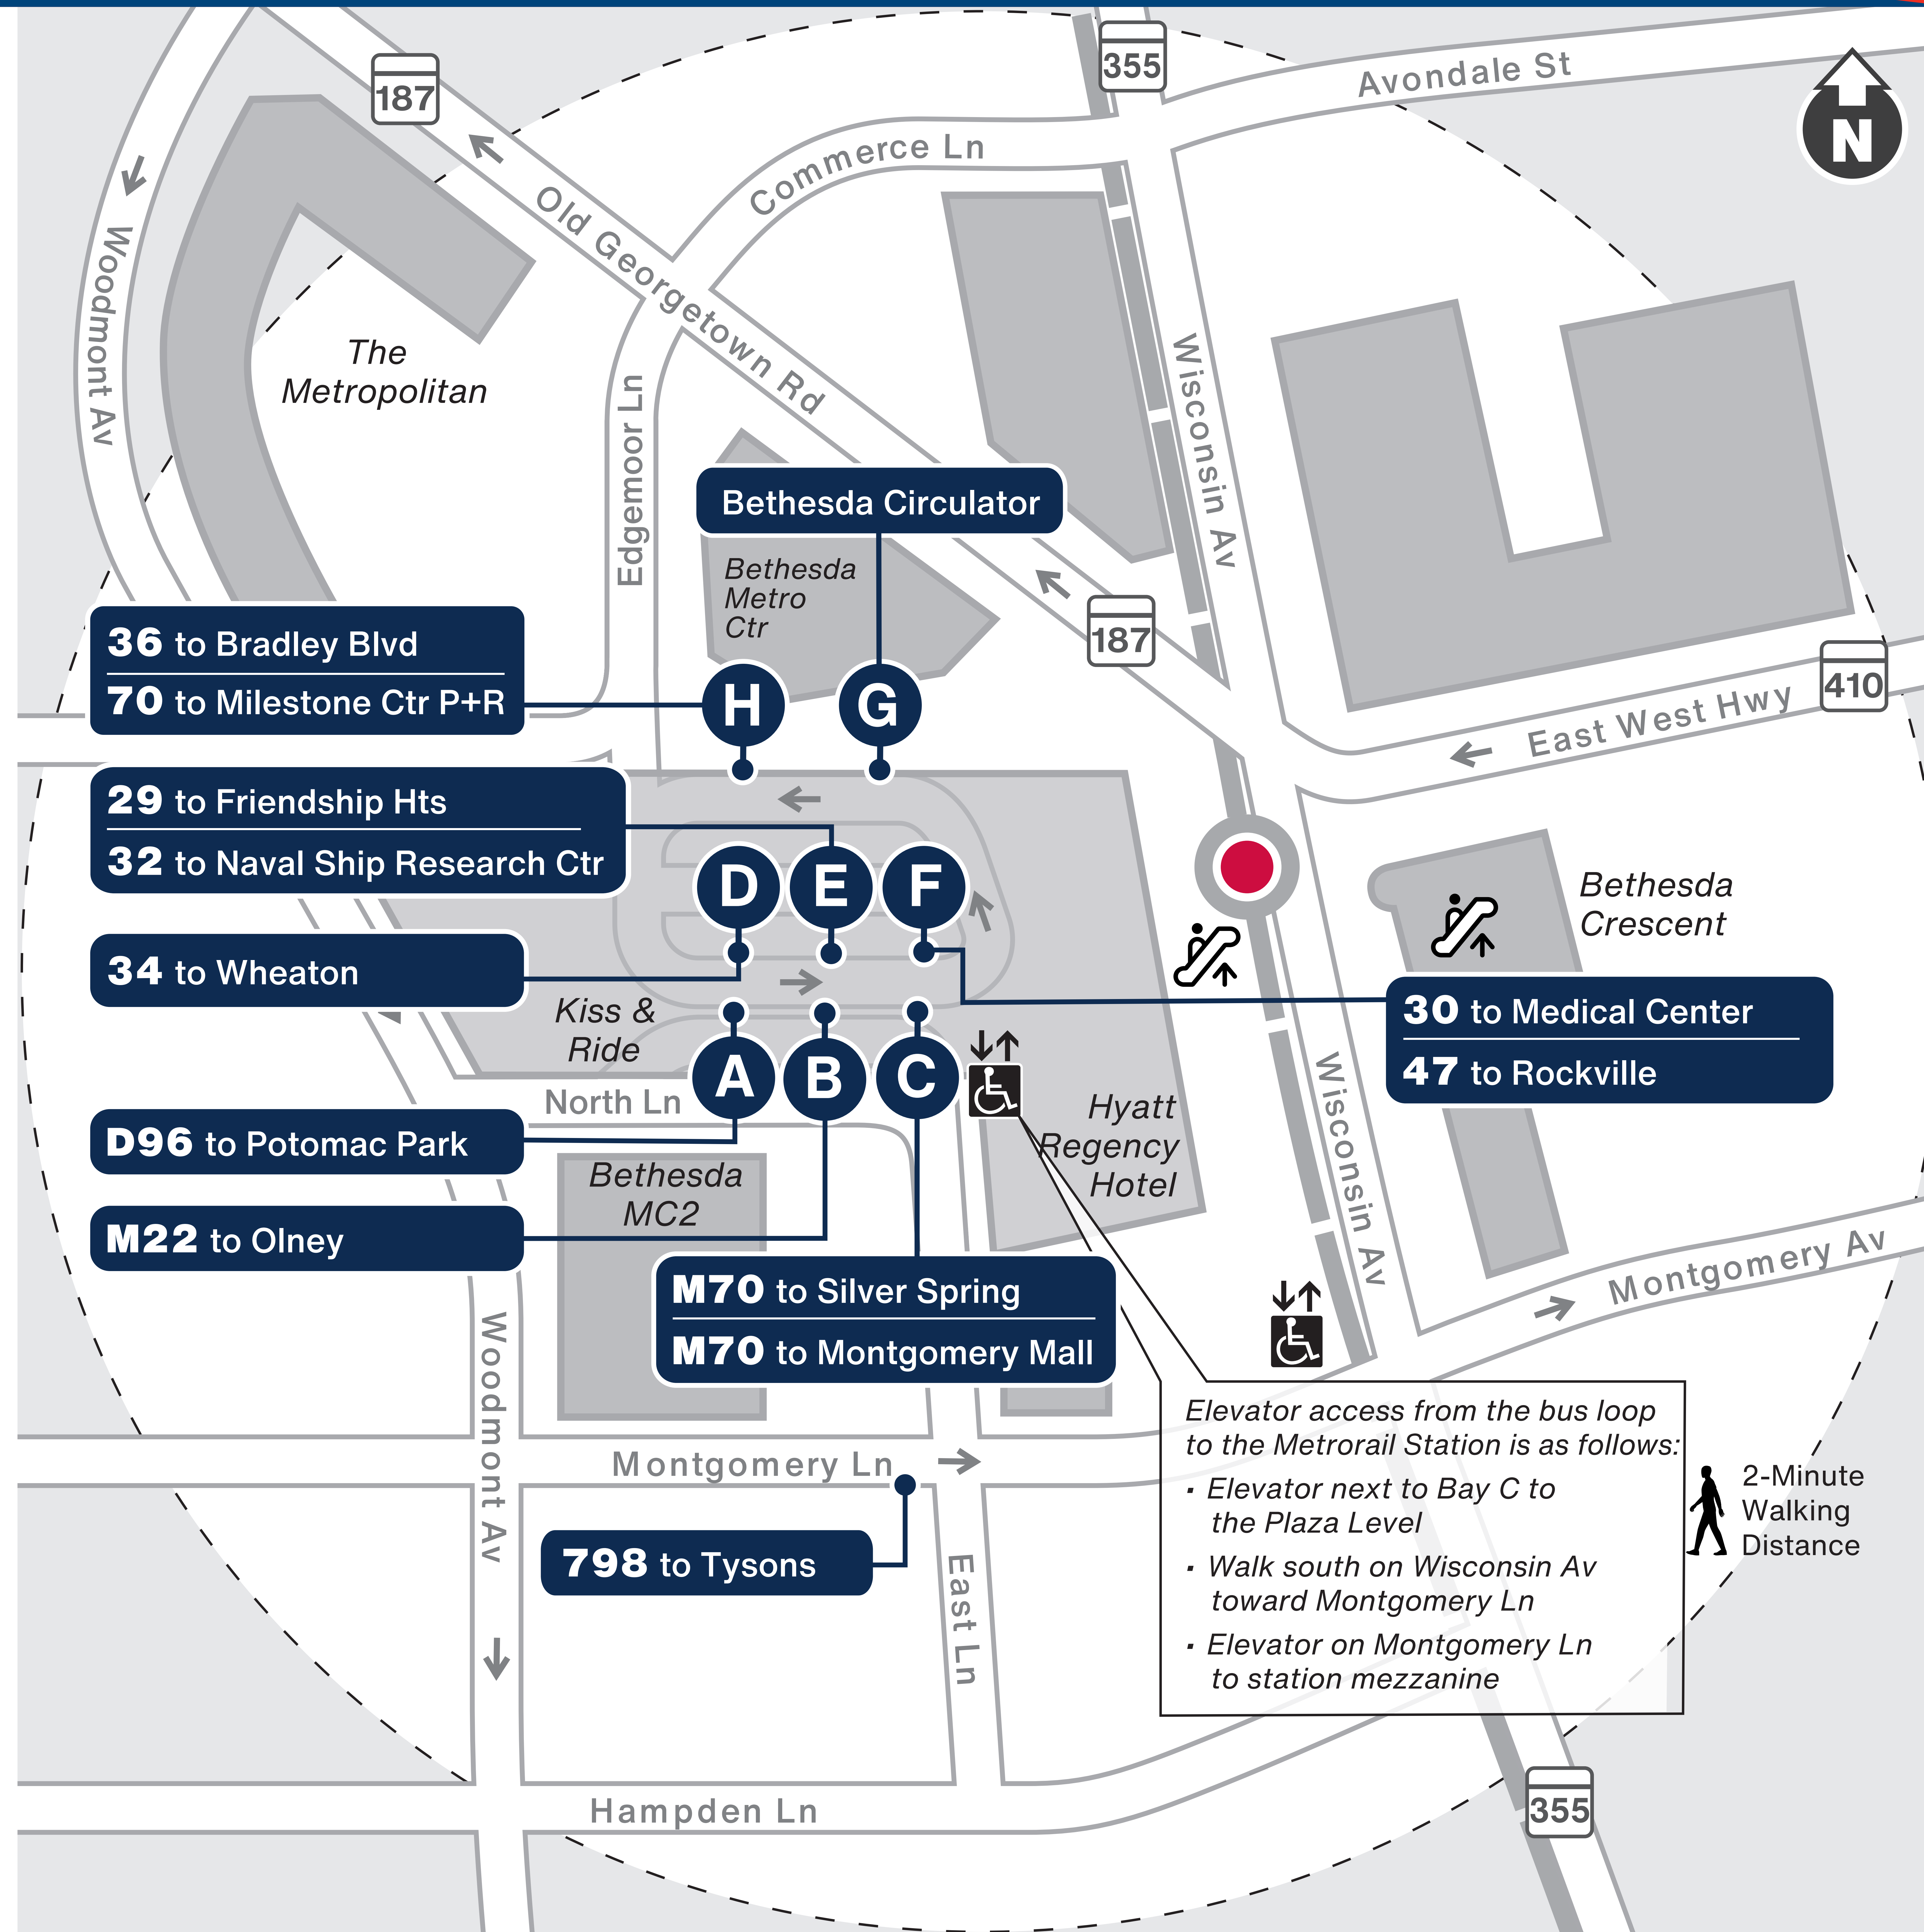

Looking for a Bus?

Boarding Locations and Service Days

Route	Destination	Boarding Location	Monday to Friday	Saturday	Sunday
D96	Potomac Park	A	✓	✓	✓
M22	Olney	B	✓	✓	✓
M70	Silver Spring	C	✓	✓	✓
M70	Montgomery Mall	C	✓	✓	✓
Ride On—Montgomery County					
29	Friendship Hts	E	✓	✓	✓
30	Medical Center	F	✓		
32	Naval Ship Research Ctr	E	✓		
34	Wheaton	D	✓	✓	✓
36	Bradley Blvd	H	✓		
47	Rockville	F	✓	✓	✓
70	Milestone Ctr P+R	H	✓		
Bethesda Circulator					
Downtown Bethesda		G	✓	✓	
Fairfax Connector					
798	Tysons	Montgomery Ln+East Ln	✓		

Elevator access from the bus loop to the Metrorail Station is as follows:

- Elevator next to Bay C to the Plaza Level
- Walk south on Wisconsin Av toward Montgomery Ln
- Elevator on Montgomery Ln to station mezzanine

2-Minute Walking Distance

For more information | Para más información

- wmata.com
- 202-GO-METRO
- @wmata
- @wmata.com